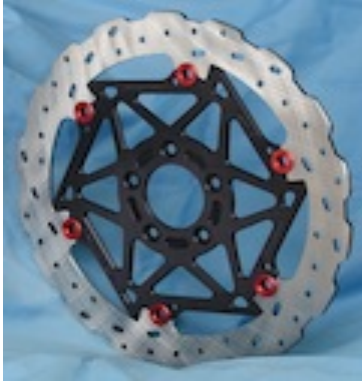

Harley Performance Upgrade & **BIG-BRAKE** Conversion Kits

320mm / 12.6 Inch

New! 330mm / 13 Inch

Bagger Class Race Rotors

New! 300mm Front Floaters

Hi-Performance Brake Upgrades

Updated 5/2021		2021		
DESCRIPTION				
NEW!		• 300mm SuperAxe SS Performance Upgrade Rotors •	PART #	MSRP
Black Diamond Center Carriers				
08-	300mm	AXIS/Cobra Stainless Steel Hub Mount with black center & buttons - LH	BTHD-31.SL	329.95
08-	300mm	AXIS/Cobra Stainless Steel Hub Mount with black center & buttons - RH	BTHD-31.SR	329.95
Black Diamond Center Carriers				
08-	300mm	AXIS/Cobra Stainless Steel Spoke Mount with black center & buttons - LH	BTHD-30.SL	329.95
08-	300mm	AXIS/Cobra Stainless Steel Spoke Mount with black center & buttons - RH	BTHD-30.SR	329.95
Black Diamond Center Carriers				
00-	V-Rod 300mm	AXIS/Cobra Stainless Steel Half-Moon Spoke Mount with black center & buttons - LH	BTHD-29.SL	329.95
00-	V-Rod 300mm	AXIS/Cobra Stainless Steel Half-Moon Spoke Mount with black center & buttons - RH	BTHD-29.SR	329.95

Designed to replace & update the original equipment 11.5" fixed mount, non-floating standard rotors

AXIS/Brembo Twin-Pin 4-pot Conversion Kits

		DUAL Disc Kit: Stainless Steel Full-Floaters		PART #	MSRP
		Black Diamond Center Carriers			
00+	Hub Mnt Models*	AXIS/Cobra 320mm x 5mm Stainless Steel with black center & buttons - blk adapters, kit	BT-HD326.KS		785.00
		Black Diamond Center Carriers			
00-05	V-Rod	AXIS/Cobra SS 320mm x 5mm with black center & buttons - blk adapters, kit	BT-HD331.KS		785.00
Hayes Caliper Models		NOTE: For use Brembo P4 30/34 twin-pin calipers (not included)			