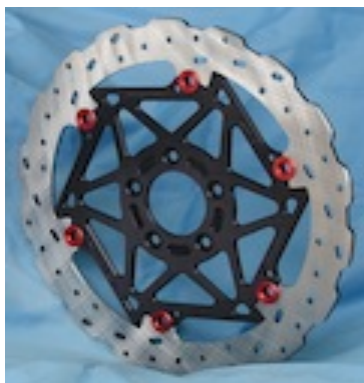

Harley Performance Upgrade & **BIG-BRAKE** Conversion Kits

320mm / 12.6 Inch

New! 330mm / 13 Inch

Bagger Class Race Rotors

New! 300mm Front Floaters

Hi-Performance Brake Upgrades

Updated 4/2022		2022		
DESCRIPTION				
NEW!		• 300mm SuperAxe SS Performance Upgrade Rotors •	PART #	MSRP
		Black Diamond Center Carriers		
08-	300mm	AXIS/Cobra Stainless Steel Hub Mount with black center & buttons - LH	BTHD-31.SL	339.95
08-	300mm	AXIS/Cobra Stainless Steel Hub Mount with black center & buttons - RH	BTHD-31.SR	339.95
		Black Diamond Center Carriers		
08-	300mm	AXIS/Cobra Stainless Steel Spoke Mount with black center & buttons - LH	BTHD-30.SL	339.95
08-	300mm	AXIS/Cobra Stainless Steel Spoke Mount with black center & buttons - RH	BTHD-30.SR	339.95
		Black Diamond Center Carriers		
00-	V-Rod 300mm	AXIS/Cobra Stainless Steel Half-Moon Spoke Mount with black center & buttons - LH	BTHD-29.SL	339.95
00-	V-Rod 300mm	AXIS/Cobra Stainless Steel Half-Moon Spoke Mount with black center & buttons - RH	BTHD-29.SR	339.95

V-Rod type carriers utilize the half-moon mounting style

		• AXIS/COBRA SS 320mm OVER-SIZE ROTORS ONLY •	PART #	MSRP
		Black Diamond Center Carriers		
00-	320mm	AXIS/Cobra Stainless Steel Hub Mount with black center & buttons - LH	BTHD-32.SL	349.95