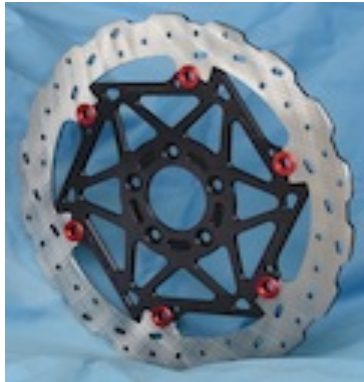

Harley Performance Upgrade & *BIG-BRAKE* Conversion Kits

320mm / 12.6 Inch

New! 330mm / 13 Inch

Bagger Class Race Rotors

New! 300mm Front & Rear Floaters

Hi-Performance Brake Upgrades

•••New Pan American & LiveWire Brake Kits, scroll down•••

Updated 6/2023		2023		
DESCRIPTION				
NEW!		• 300mm SuperAxe SS Performance Upgrade Rotors •	PART #	MSRP
Black Diamond Center Carriers				
08-	300mm	Cobra Stainless Steel Hub Mount with black center & buttons - LH	BTHD-31.SL	339.95
08-	300mm	Cobra Stainless Steel Hub Mount with black center & buttons - RH	BTHD-31.SR	339.95
Black Diamond Center Carriers				
08-	300mm	Cobra Stainless Steel Spoke Mount with black center & buttons - LH	BTHD-30.SL	339.95
08-	300mm	Cobra Stainless Steel Spoke Mount with black center & buttons - RH	BTHD-30.SR	339.95
Black Diamond Center Carriers				
00-	V-Rod 300mm	Cobra Stainless Steel Half-Moon Spoke Mount with black center & buttons - LH	BTHD-29.SL	339.95
00-	V-Rod 300mm	Cobra Stainless Steel Half-Moon Spoke Mount with black center & buttons - RH	BTHD-29.SR	339.95

V-Rod type carriers utilize the half-moon mounting holes

DESCRIPTION				
	NEW REAR	Black Diamond Center Carriers		
08-	300mm x 6mm	Cobra Stainless Steel, Hub Mount with black center & buttons - RH Rear	BTHD-28.SR	349.95

w/ red letter
w/ red letter
w/ red letter
w/ red letter

V-Rod type carriers utilize the half-moon mounting holes

DESCRIPTION				
	New!	• COBRA SS 300mm x 6mm REAR Std-Size Rotor •	PART #	MSRP
		Black Diamond Center Carriers		
08-	300mm x 6mm	Cobra Stainless Steel Hub Mount with black center & buttons - RH Rear	BTHD-28.SR	349.95