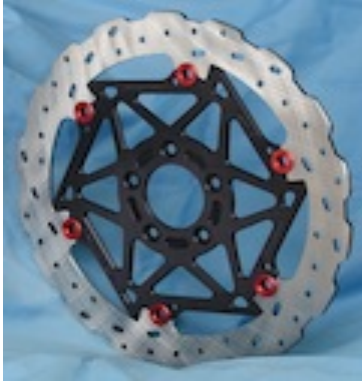

Harley Performance Upgrade & *BIG-BRAKE* Conversion Kits

320mm / 12.6 Inch

New! 330mm / 13 Inch

Bagger Class Race Rotors

New! 300mm Front & Rear Floaters

Hi-Performance Brake Upgrades

•••New Pan American & LiveWire Brake Kits, scroll down•••

Updated 4/2024		2024		
DESCRIPTION				
NEW!		• 300mm SuperAxe SS Performance Upgrade Rotors •	PART #	MSRP
		Black Diamond Center Carriers		
08-	300mm x 5mm	Cobra Stainless Steel Hub Mount with black center & buttons - LH	BTHD-31.SL	349.95
08-	300mm x 5mm	Cobra Stainless Steel Hub Mount with black center & buttons - RH	BTHD-31.SR	349.95
		Black Diamond Center Carriers		
08-	300mm x 5mm	Cobra Stainless Steel Spoke Mount with black center & buttons - LH	BTHD-30.SL	349.95
08-	300mm x 5mm	Cobra Stainless Steel Spoke Mount with black center & buttons - RH	BTHD-30.SR	349.95
		Black Diamond Center Carriers		
00-	V-Rod 300mm	Cobra Stainless Steel Half-Moon Spoke Mount with black center & buttons - LH	BTHD-29.SL	349.95
00-	V-Rod 300mm	Cobra Stainless Steel Half-Moon Spoke Mount with black center & buttons - RH	BTHD-29.SR	349.95
V-Rod type carriers utilize the half-moon mounting holes				

DESCRIPTION				
NEW REAR		Black Diamond Center Carriers		
08-	300mm x 6mm	Cobra Stainless Steel, Hub Mount with black center & buttons - RH Rear	BTHD-28.SR	359.95

NEW!		• 320mm SuperAxe SS Performance Upgrade Rotors •	PART #	MSRP
		Black Diamond Center Carriers		
24-	320mm x 5mm	Cobra Stainless Steel Spoke Mount with black center & buttons - LH	BTHD-38.SL	359.95
24-	320mm x 5mm	Cobra Stainless Steel Spoke Mount with black center & buttons - RH	BTHD-38.SR	359.95
	Fasteners	M8x25mm Button-Head Mounting Bolts, ea. (required for above)	BTS86-825	1.79
		Available Fall 2024		

New!		• SuperAxe SS 300mm x 6mm REAR Std-Size Rotor •	PART #	MSRP
Black Diamond Center Carriers				
08-	300mm x 6mm	Cobra Stainless Steel Hub Mount with black center & buttons - RH Rear Floater	BTHD-28.SR	359.95