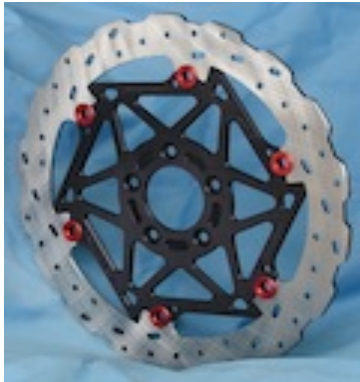

Harley Performance Upgrade & **BIG-BRAKE** Conversion Kits

320mm / 12.6 Inch

New! 330mm / 13 Inch

Bagger & Hooligan Class Race Rotors

New! 300mm Front & Rear Floaters

Hi-Performance Brake Upgrades